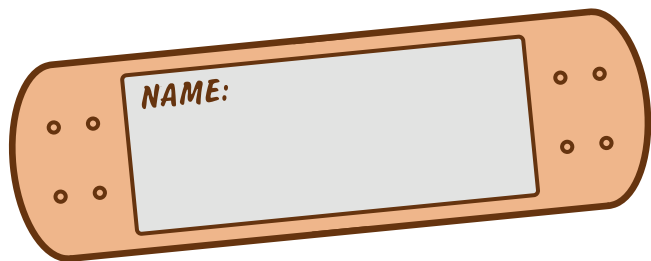

FONT(S) IN DESIGN*: **SALSBURY-REGULAR**

NP-416