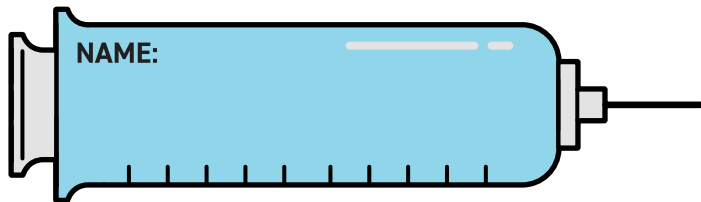

NAME PLATE STOCK DESIGNS: **FIRST RESPONDERS**

NAME PLATE STOCK DESIGNS ARE INTENDED FOR PEOPLE TO BE ABLE TO WRITE THEIR NAME WITH A PERMANENT MARKER ON THE BOTTLE. MATTE IMPRINT COLORS ARE RECOMMENDED TO AVOID SMEARING OF MARKER WHEN WRITING NAME.

NP-203

NP-409

FONT(S) IN DESIGN*: **CUBANO**

FONT(S) IN DESIGN*: **DIN 2014 BOLD**

NP-403

NP-411

FONT(S) IN DESIGN*: **INDUSTRY INC BASE**

FONT(S) IN DESIGN*: **VINYL OT**

NP-408

NP-412

FONT(S) IN DESIGN*: **VINYL OT**

FONT(S) IN DESIGN*: **VINYL OT**